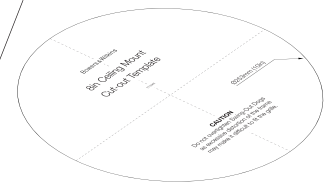

Marine 6

Marine 8

1

2 x **a**

2 x **c**

1 x **b**

Marine 8

1 x **d**

2

b

Marine 6

Ø 202mm (8in)

Marine 8

Ø 253mm (10in)

Ø200mm (7.8in)

84mm (3.3in)
8mm (0.3in)

Ø249mm (9.8in)

93mm (3.7in)
8mm (0.3in)

3

4

5

6

1 Nm max.

7